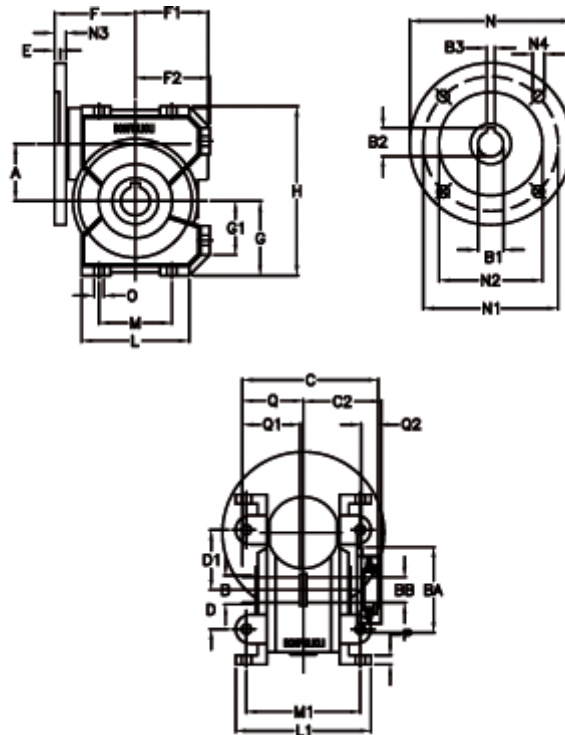

Data Sheet

Article number: 390204402002236

Description: Worm Gear with Torque Limiter
VF 44-L2-U-20-P63B5

Measures

a = 44.6	C2 = 48.0	g = 55.0	N = 140	Q1 = 32
B = 18	D = 29	G1 = 40.0	N1 = 115	Q2 = 12
B1 E7 = 11	D1 = 46	H = 127.0	N2 = 95	
B2 = 12.8	Description = VF 44U-xx-63B5	H1 = 97.0	N3 = 10.5	
B3 H9 = 4	E = 2.0	L = 80	N4 = 9.5	
BA = 40	F = 65	L1 = 100	O = 8.5	
BB H7 = 11	F1 = 54	m = 52	P = 8	
C = 79	F2 = 55.0	M1 = 81.0	Q = 32.0	